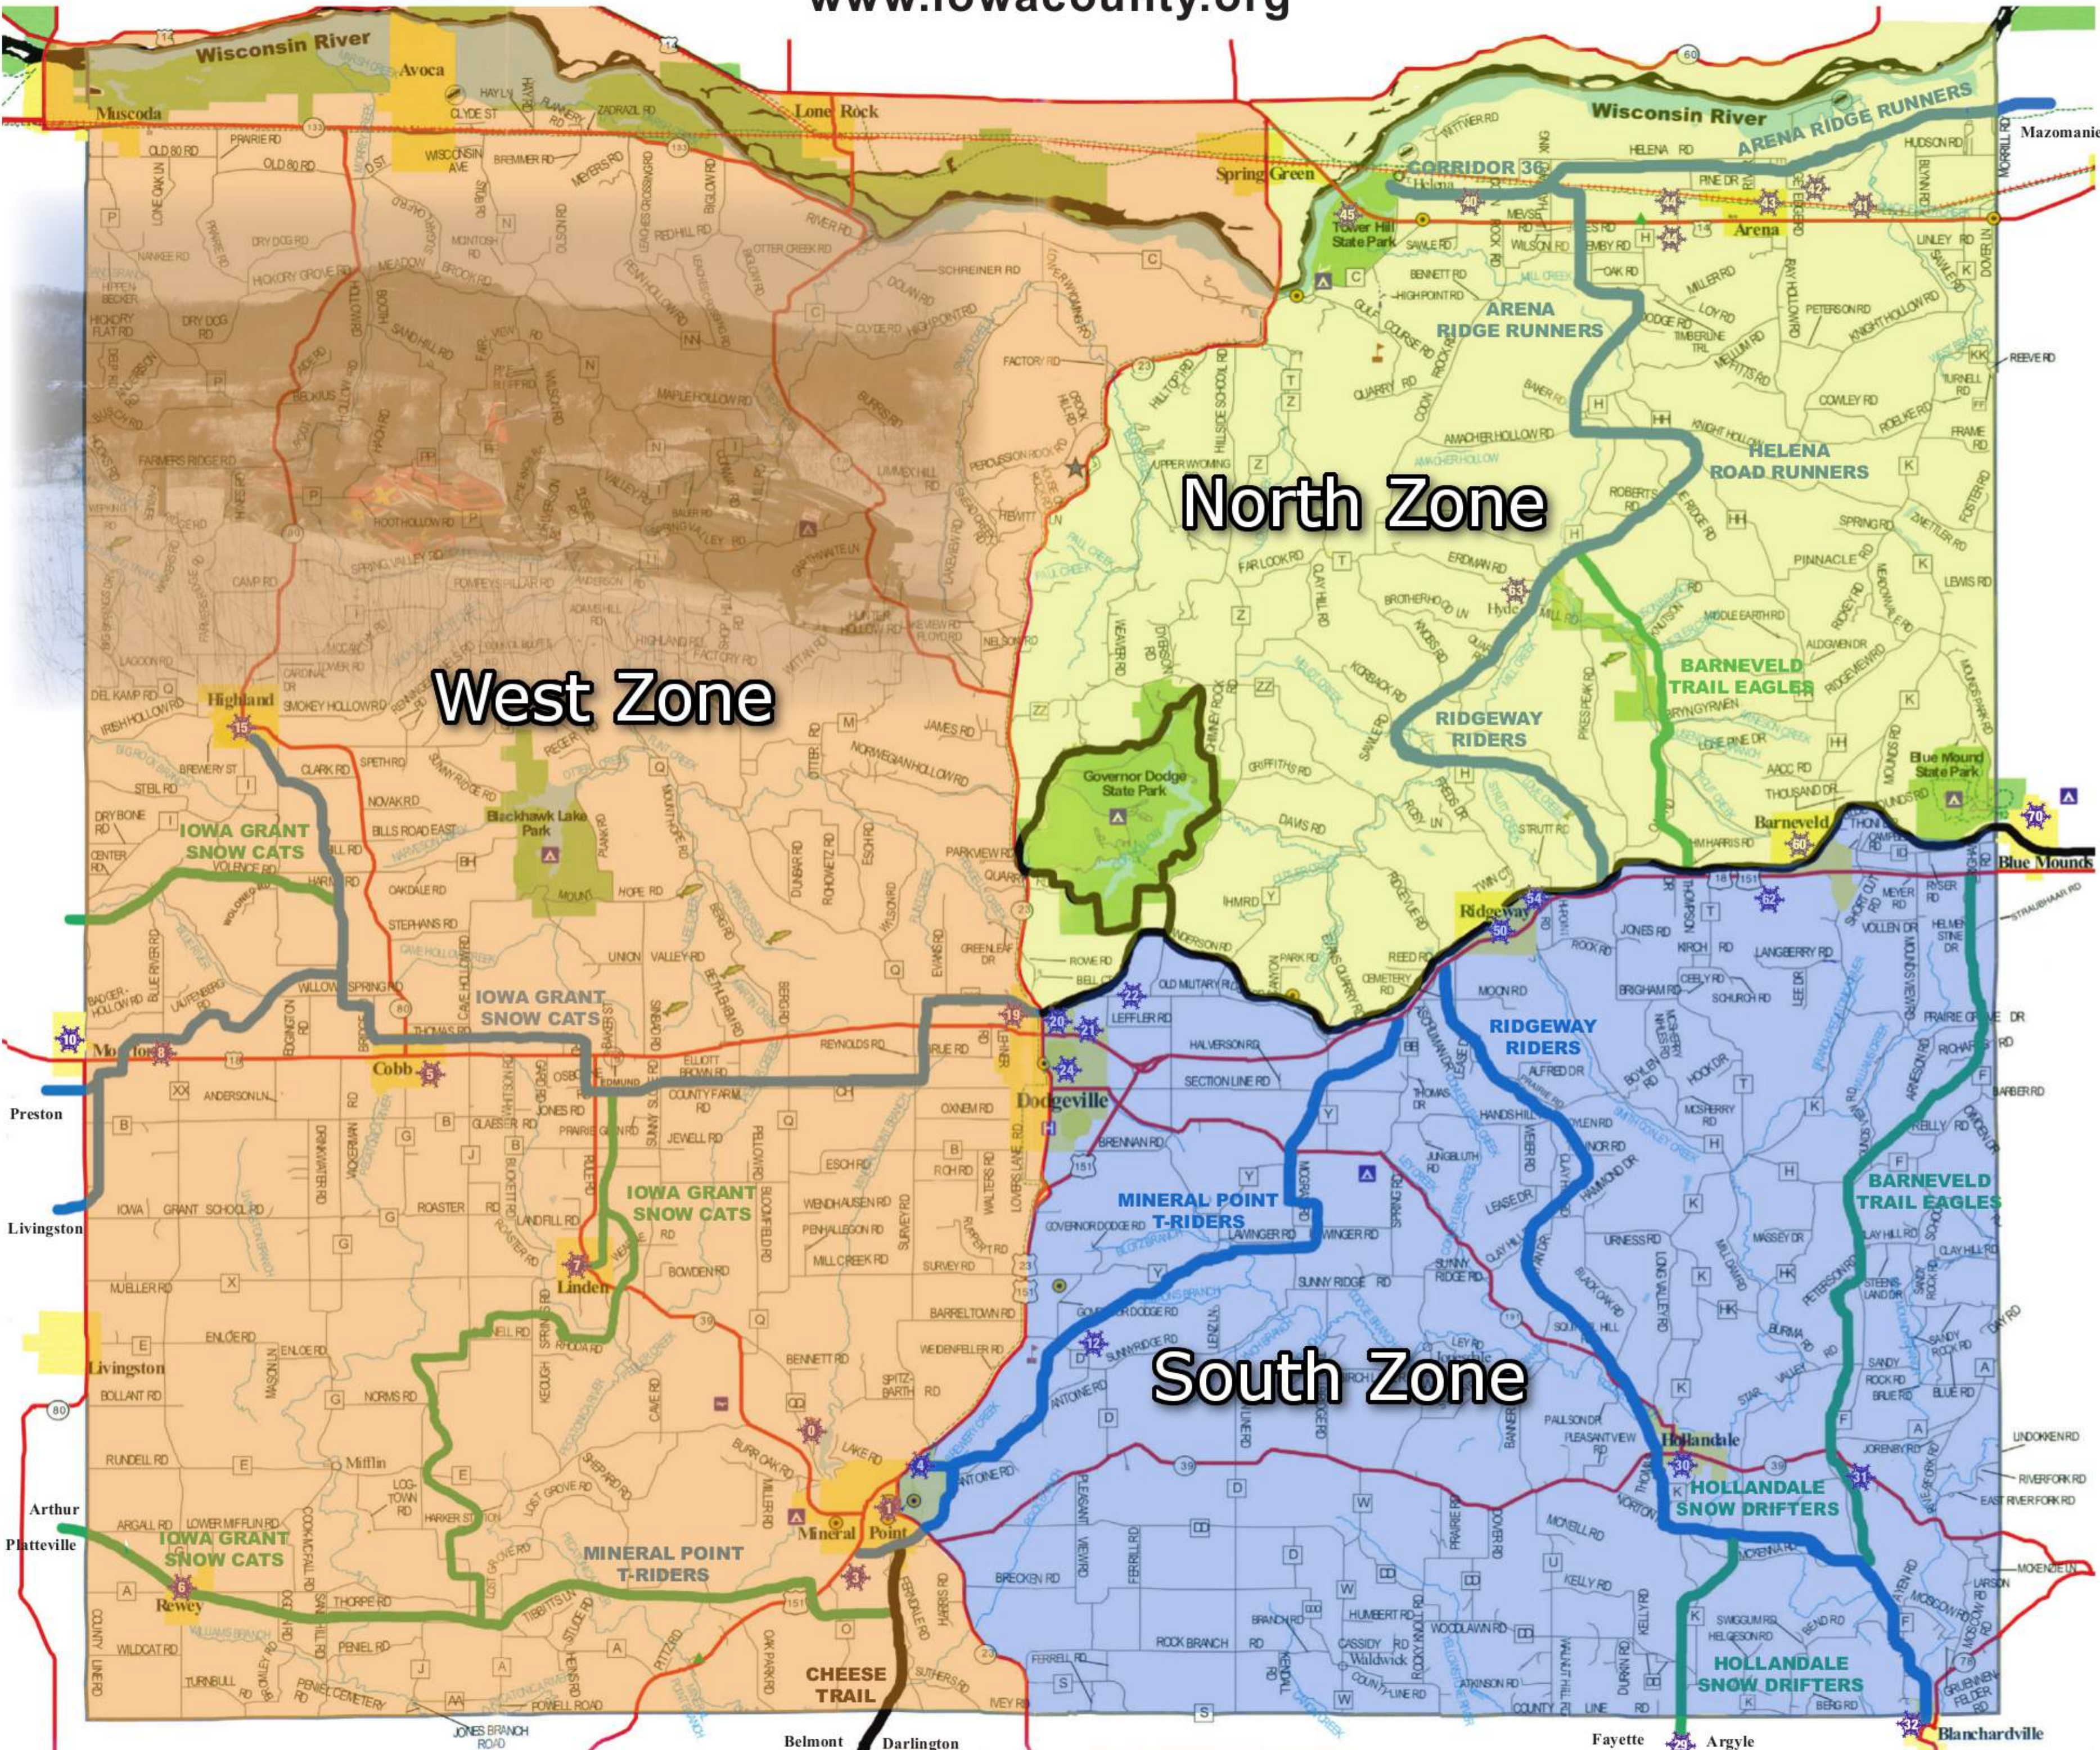

- West Zone
- North Zone
- South Zone

IOWA COUNTY SNOWMOBILE ALLIANCE MAP

www.iowacounty.org

TRAIL MILEAGE	
Ridgeway to Dodgeville	8 miles
Ridgeway to Mineral Point	19 miles
Mineral Point to Rewey	12 miles
Mineral Point to Linden	14 miles
Linden to Iowa Grant Trail	4 miles
Ridgeway to Hollandale	13 miles
Hollandale to Blanchardville	7 miles
Hollandale to Fayette	13 miles
Ridgeway to Barneveld	5 miles
Barneveld to Blue Mounds	4 miles
Barneveld to Country Side Lanes	15 miles
Barneveld to Hyde	13 miles
Ridgeway to Hyde	10 miles
Ridgeway to Arena	26 miles
Dodgeville to Cobb	15 miles
Cobb to Montfort	8 miles
Cobb to Highland	9 miles
CORRIDOR 36	
Sauk County to Dane County	15 miles
Governor Dodge State Park Loop - One Way	15 miles

- IOWA COUNTY SNOWMOBILE ALLIANCE TRAILS
- MILITARY RIDGE, GOVERNOR DODGE STATE PARK & CHEESE TRAILS
- NON-FUNDED CLUB TRAILS

IOWA COUNTY SNOWMOBILE ALLIANCE MAP

Let's GO Ride

\$200